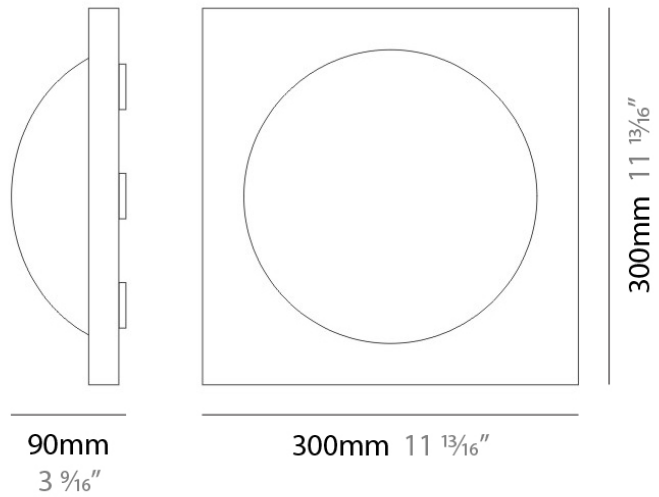

PROJECT	_____
TYPE	_____
NOTES	_____
QUANTITY	_____
DATE	_____

DOME SURFACE

D23033

GENERAL

Series: Dome
Division: Design
Mounting Type: Surface
Mounting Location: Wall
Subcategory: Ambient

PHYSICAL

Shape: Square
Length (mm): 300
Length (in): 11 ¹³/₁₆
Height (mm): 300
Height (in): 11 ¹³/₁₆
Extension (mm): 90
Extension (in): 3 ⁹/₁₆
Light Distribution: Omnidirectional
Weight (kg): 1.8
Weight (lbs): 4
Diffuser: Satin White Glass
Fixture Finish: SST
Fixture Material: Glass / Aluminum

ELECTRICAL

Number of Lamps: 1
Lamp Type: LED Retrofit
Lamp Shape: A19
Bulb Included: Bulb Not Included
Total Output Wattage (W): 15
Max. Wattage Per Lamp (W): 15
Lamp Base: E26
Dimming: Non-Dimmable
Input Voltage (V): 120

LED

OPTICAL

RATINGS AND CERTIFICATIONS

Certified By: CSA Certified to UL and CSA Standards
IP rating: IP20